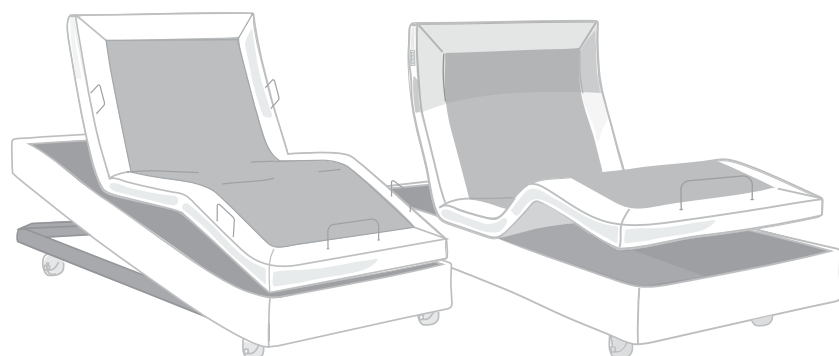

aspire
ComfiMotion®
Collection

We believe that creating a supportive and luxurious sleep environment can significantly improve health and wellbeing.

Our ComfiMotion* Collection is designed to blend seamlessly into the home environment, whilst improving comfort and independence.

1. TO SCAN QR CODE
- ① Open phone camera
  - ② Hover over QR code
  - ③ Click on link at the top

CARE

LUXE

Headboards

Mattress Options