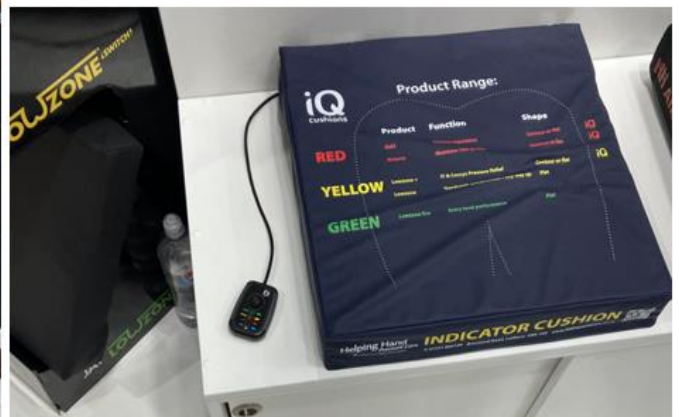

Each showroom will be provided with a JAY cushion stand and an indicator cushion (further info below).

We recommend placing the stand alongside your manual wheelchairs. The JAY cushions are the perfect add-on selling opportunity for your manual wheelchair sales.

The indicator cushion is designed with a light to signify the baseline level of cushion required.

- If a client's light indicates **green (low-level)**, they can safely choose any of the three cushions available depending on their comfort level.
- If the light indicates **yellow (mid-level)**, the client should select either the mid-level or high-level cushion.
- If the light indicates red (**high-level**), the high-level cushion is the recommended choice.