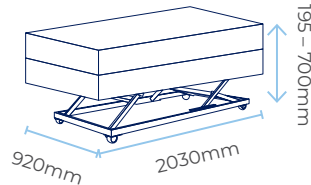

BED MEASUREMENTS GUIDE

Relax Bed

Care Bed

Activ Care Bed

**Long single width, please see over the page for king single, long single and queen widths.*

BED MEASUREMENTS GUIDE

The Aspire ComfiMotion collection offers a range of beds and mattress in a variety of sizes. The dimensions listed below are for quick reference.

BED	LENGTH	WIDTH	HEIGHT RANGE		
			Activ Care	Care	Relax
Long Single	2030mm	920mm	195 – 700mm	280 – 650mm	280mm
King Single	2030mm	1070mm	195 – 700mm	280 – 650mm	280mm
Long Double	2030mm	1370mm	195 – 700mm		280mm
Queen	2030mm	1520mm	195 – 700mm		280mm

MATTRESS	LENGTH	WIDTH	HEIGHT
Long Single	2030mm	920mm	200 – 240mm
King Single	2030mm	1070mm	200 – 240mm
Long Double	2030mm	1370mm	200 – 240mm
Queen	2030mm	1520mm	200 – 240mm

comfimotion.com.au