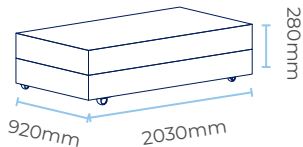

BED MEASUREMENTS GUIDE

Relax Bed

Care Bed

Activ Care Bed

**Long single width, please see over the page for king single, long single and queen widths.*

BED MEASUREMENTS GUIDE

The Aspire ComfiMotion collection offers a range of beds and mattress in a variety of sizes. The dimensions listed below are for quick reference.

BED	LENGTH	WIDTH	HEIGHT RANGE		
			Activ Care	Care	Relax
Long Single	2030mm	920mm	195 – 700mm	280 – 650mm	280mm
King Single	2030mm	1070mm	195 – 700mm	280 – 650mm	280mm
Long Double	2030mm	1370mm	195 – 700mm		280mm
Queen	2030mm	1520mm	195 – 700mm		280mm

MATTRESS	LENGTH	WIDTH	HEIGHT
Long Single	2030mm	920mm	200 – 240mm
King Single	2030mm	1070mm	200 – 240mm
Long Double	2030mm	1370mm	200 – 240mm
Queen	2030mm	1520mm	200 – 240mm

comfimotion.com.au