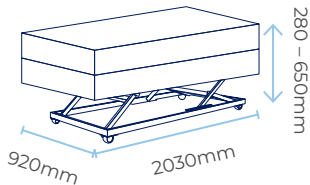

BED MEASUREMENTS GUIDE

Relax Bed

Care Bed

Activ Care Bed

**Long single width, please see over the page for king single, long single and queen widths.*

BED MEASUREMENTS GUIDE

The Aspire ComfiMotion collection offers a range of beds and mattress in a variety of sizes. The dimensions listed below are for quick reference.

BED	LENGTH	WIDTH	HEIGHT RANGE		
			Activ Care	Care	Relax
Long Single	2030mm	920mm	195 – 700mm	280 – 650mm	280mm
King Single	2030mm	1070mm	195 – 700mm	280 – 650mm	280mm
Long Double	2030mm	1370mm	195 – 700mm		280mm
Queen	2030mm	1520mm	195 – 700mm		280mm

MATTRESS	LENGTH	WIDTH	HEIGHT
Long Single	2030mm	920mm	200 – 240mm
King Single	2030mm	1070mm	200 – 240mm
Long Double	2030mm	1370mm	200 – 240mm
Queen	2030mm	1520mm	200 – 240mm

comfimotion.com.au