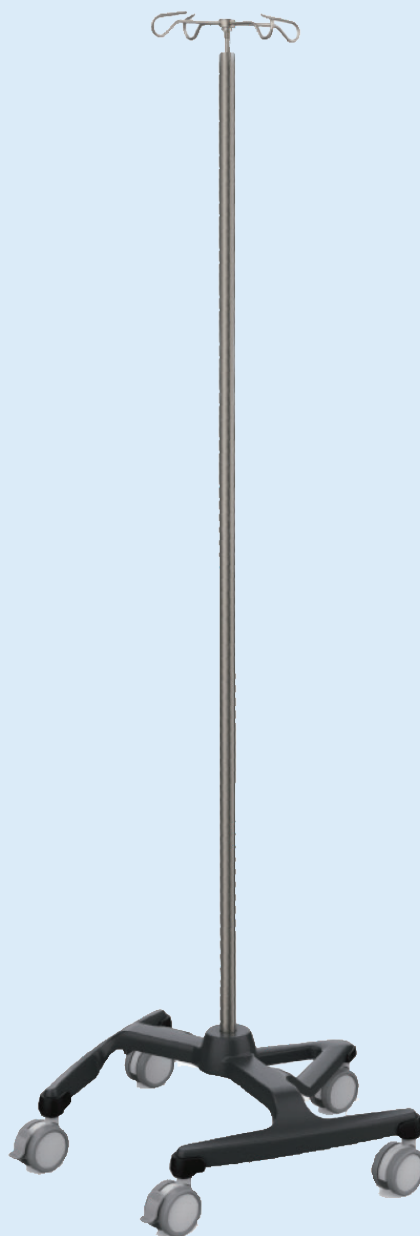

## STACKABLE IV POLE

aspire for...

Quality

Convenience

Efficiency

Provides  
60% extra  
storage  
space

Designed  
specially for  
minimising  
storage  
space

Durable cast  
iron base  
with stainless  
steel pole

### Minimise Storage Space

The Aspire Stackable IV Pole is a unique design with interconnecting base frames that allow for IV Poles to be stored within their own footprint, reducing storage space.

### Durable Base and Pole

With a strong cast iron base, the Aspire Stackable IV Pole provides improved stability and durability whilst reducing manual handling efforts due to the lightweight 7kg overall weight.

Stackable IV Pole is registered in the ARTG, AUST R ARTG 303542

**Common 24" Diameter Base: 4060mm**

**Extra Storage Space: 2450mm**

**Aspire Stackable IV Poles: 1610mm**

Code	Description	Overall Height	Overall Width x Depth	Product Weight
WAT820185	Stackable IV Pole	1354 - 2214mm	637 x 518mm	7kg