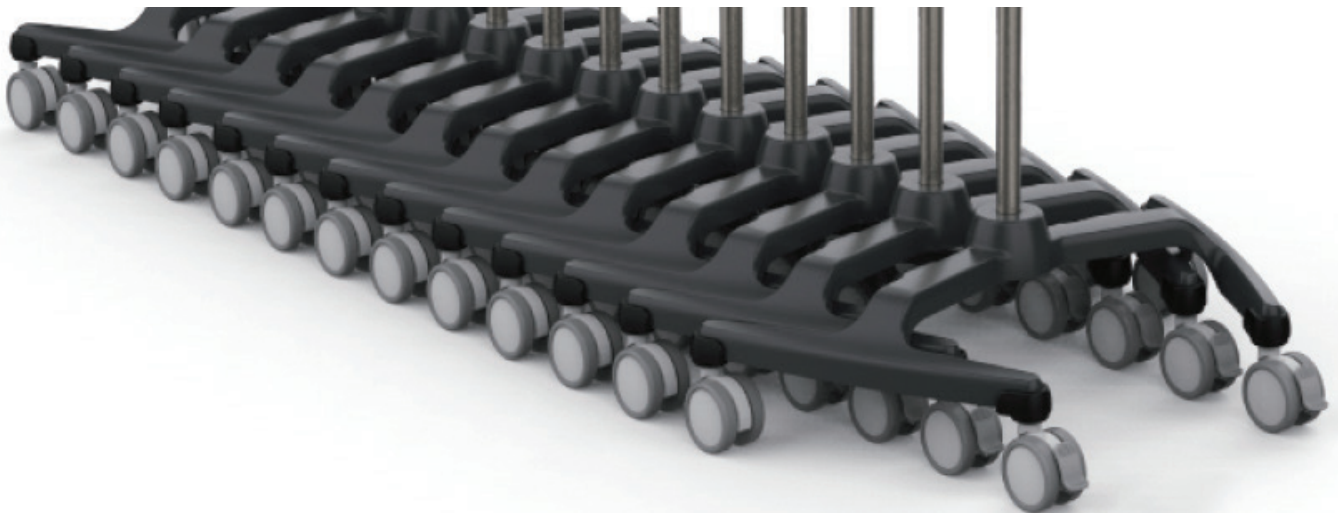

## STACKABLE IV POLE

aspire for...

Quality

Convenience

Efficiency

Provides  
60% extra  
storage  
space

Designed  
specially for  
minimising  
storage  
space

Durable cast  
iron base  
with stainless  
steel pole

### Minimise Storage Space

The Aspire Stackable IV Pole is a unique design with interconnecting base frames that allow for IV Poles to be stored within their own footprint, reducing storage space.

### Durable Base and Pole

With a strong cast iron base, the Aspire Stackable IV Pole provides improved stability and durability whilst reducing manual handling efforts due to the lightweight 7kg overall weight.

Stackable IV Pole is registered in the ARTG, AUST R ARTG 303542

**Common 24" Diameter Base: 4060mm**

**Extra Storage Space: 2450mm**

**Aspire Stackable IV Poles: 1610mm**

Code	Description	Overall Height	Overall Width x Depth	Product Weight
WAT820185	Stackable IV Pole	1354 - 2214mm	637 x 518mm	7kg