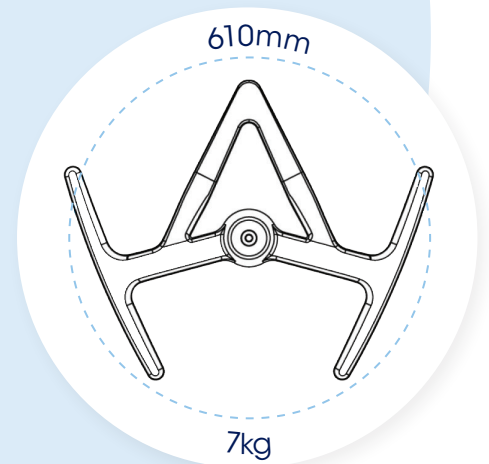

## STACKABLE IV POLE

aspire for...

Quality

Convenience

Efficiency

Provides  
60% extra  
storage  
space

Designed  
specially for  
minimising  
storage  
space

Durable cast  
iron base  
with stainless  
steel pole

### Minimise Storage Space

The Aspire Stackable IV Pole is a unique design with interconnecting base frames that allow for IV Poles to be stored within their own footprint, reducing storage space.

### Durable Base and Pole

With a strong cast iron base, the Aspire Stackable IV Pole provides improved stability and durability whilst reducing manual handling efforts due to the lightweight 7kg overall weight.

Stackable IV Pole is registered in the ARTG, AUST R ARTG 303542

**Common 24" Diameter Base: 4060mm**

**Extra Storage Space: 2450mm**

**Aspire Stackable IV Poles: 1610mm**

Code	Description	Overall Height	Overall Width x Depth	Product Weight
WAT820185	Stackable IV Pole	1354 - 2214mm	637 x 518mm	7kg