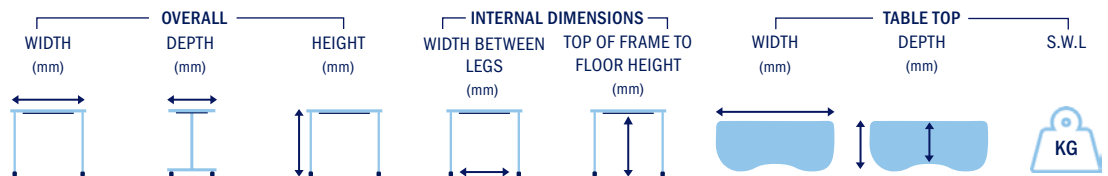

Aspire Overchair Table

Nestles around your favourite recliner, chair or bed.

TABLE TOP
Beech Laminate

FRAME
Grey

1 YEAR WARRANTY

FEATURES & BENEFITS

- **Contoured Design:** Curved table top allows users to comfortably rest their arms whilst providing additional support to those with reduced upright sitting strength.
- **Personalised Width Adjustment:** Designed to accommodate recliners, chairs and beds up to 1120mm wide.
- **Raised Safety Trims** keeps items within arm's reach and prevents them from sliding off.
- **Height Adjustment** accommodates varying chair and bed heights.
- **Easy Clean Surfaces:** Durable Laminate table top and powder coated frame for fuss-free clean-up and usage.
- **Neutral Wood Grain:** Large table top accommodates food trays, personal items and provides a stable writing surface.
- **Locking Castors** for improved stability and effortless flexibility.

Aspire Overchair Table Beech BEA028150	OVERALL			INTERNAL DIMENSIONS		TABLE TOP		S.W.L KG
	WIDTH (mm)	DEPTH (mm)	HEIGHT (mm)	WIDTH BETWEEN LEGS (mm)	TOP OF FRAME TO FLOOR HEIGHT (mm)	WIDTH (mm)	DEPTH (mm)	
	1000-1200	505	710-910	910-1120	640-840	1000	370-480	10KG